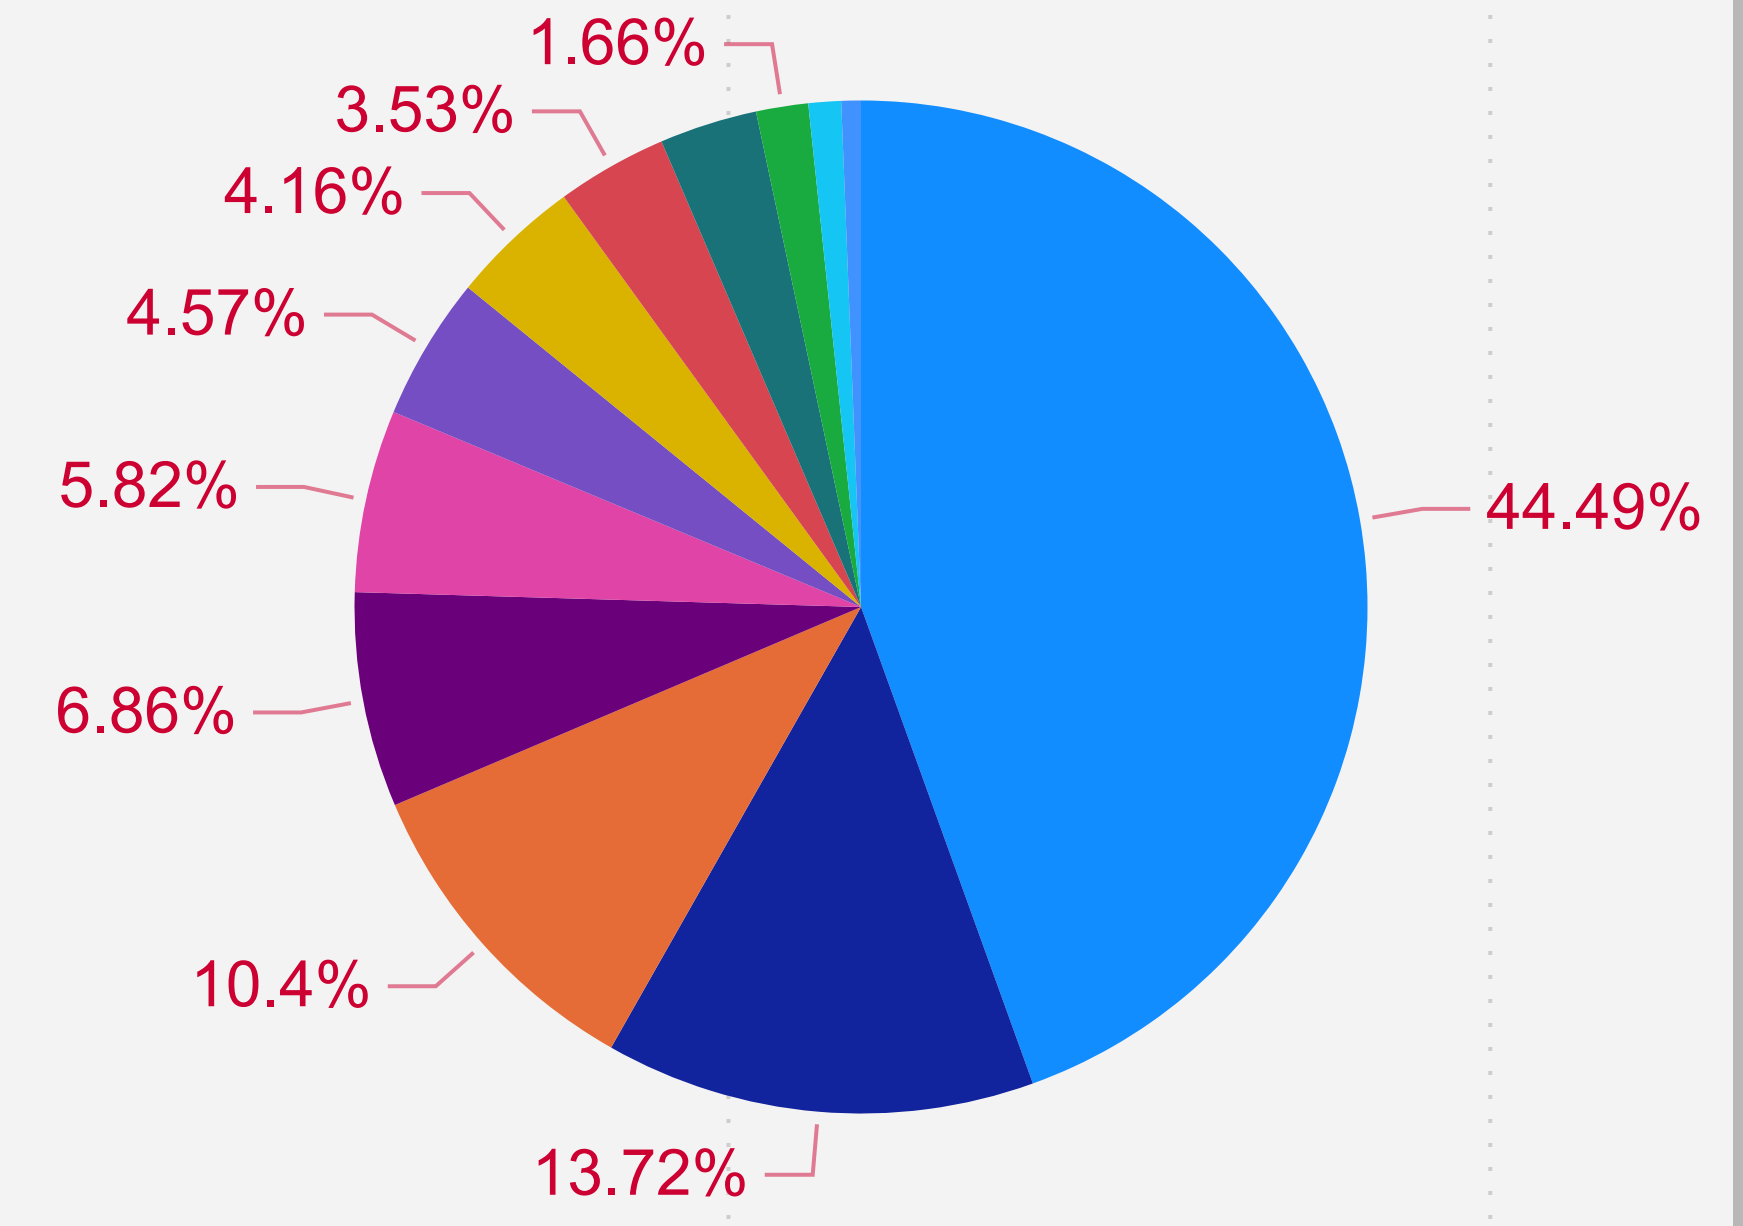

Anangu Pitjantjatjara Yankunytjatjara (APY) Lands - Organisation Count by Primary Category (FY 2019-2020)

Count of Primary Category

APY Lands - Sessions by Organisation (FY 2019-2020)

Woomera Heritage & Visitor Information Centre
 Mintabie Area School
 Woomera Community Library
 Gibber Gabber
 Money Mob Talkabout Limited
 Oodnadatta Post Office
 Andamooka School Community Library
 Skylight Mental Health - APY Lands
 Kingoonya & Areas Progress Association
 Marla Post Office
 Andamooka Primary School

Organisations - % of Total Sessions

- Woomera Heritage & Vis...
- Mintabie Area School
- Woomera Community Li...
- Gibber Gabber
- Money Mob Talkabout Li...
- Oodnadatta Post Office
- Andamooka School Com...
- Skylight Mental Health - ...
- Kingoonya & Areas Prog...
- Marla Post Office
- Andamooka Primary Sch...
- Frontier Services Andam...