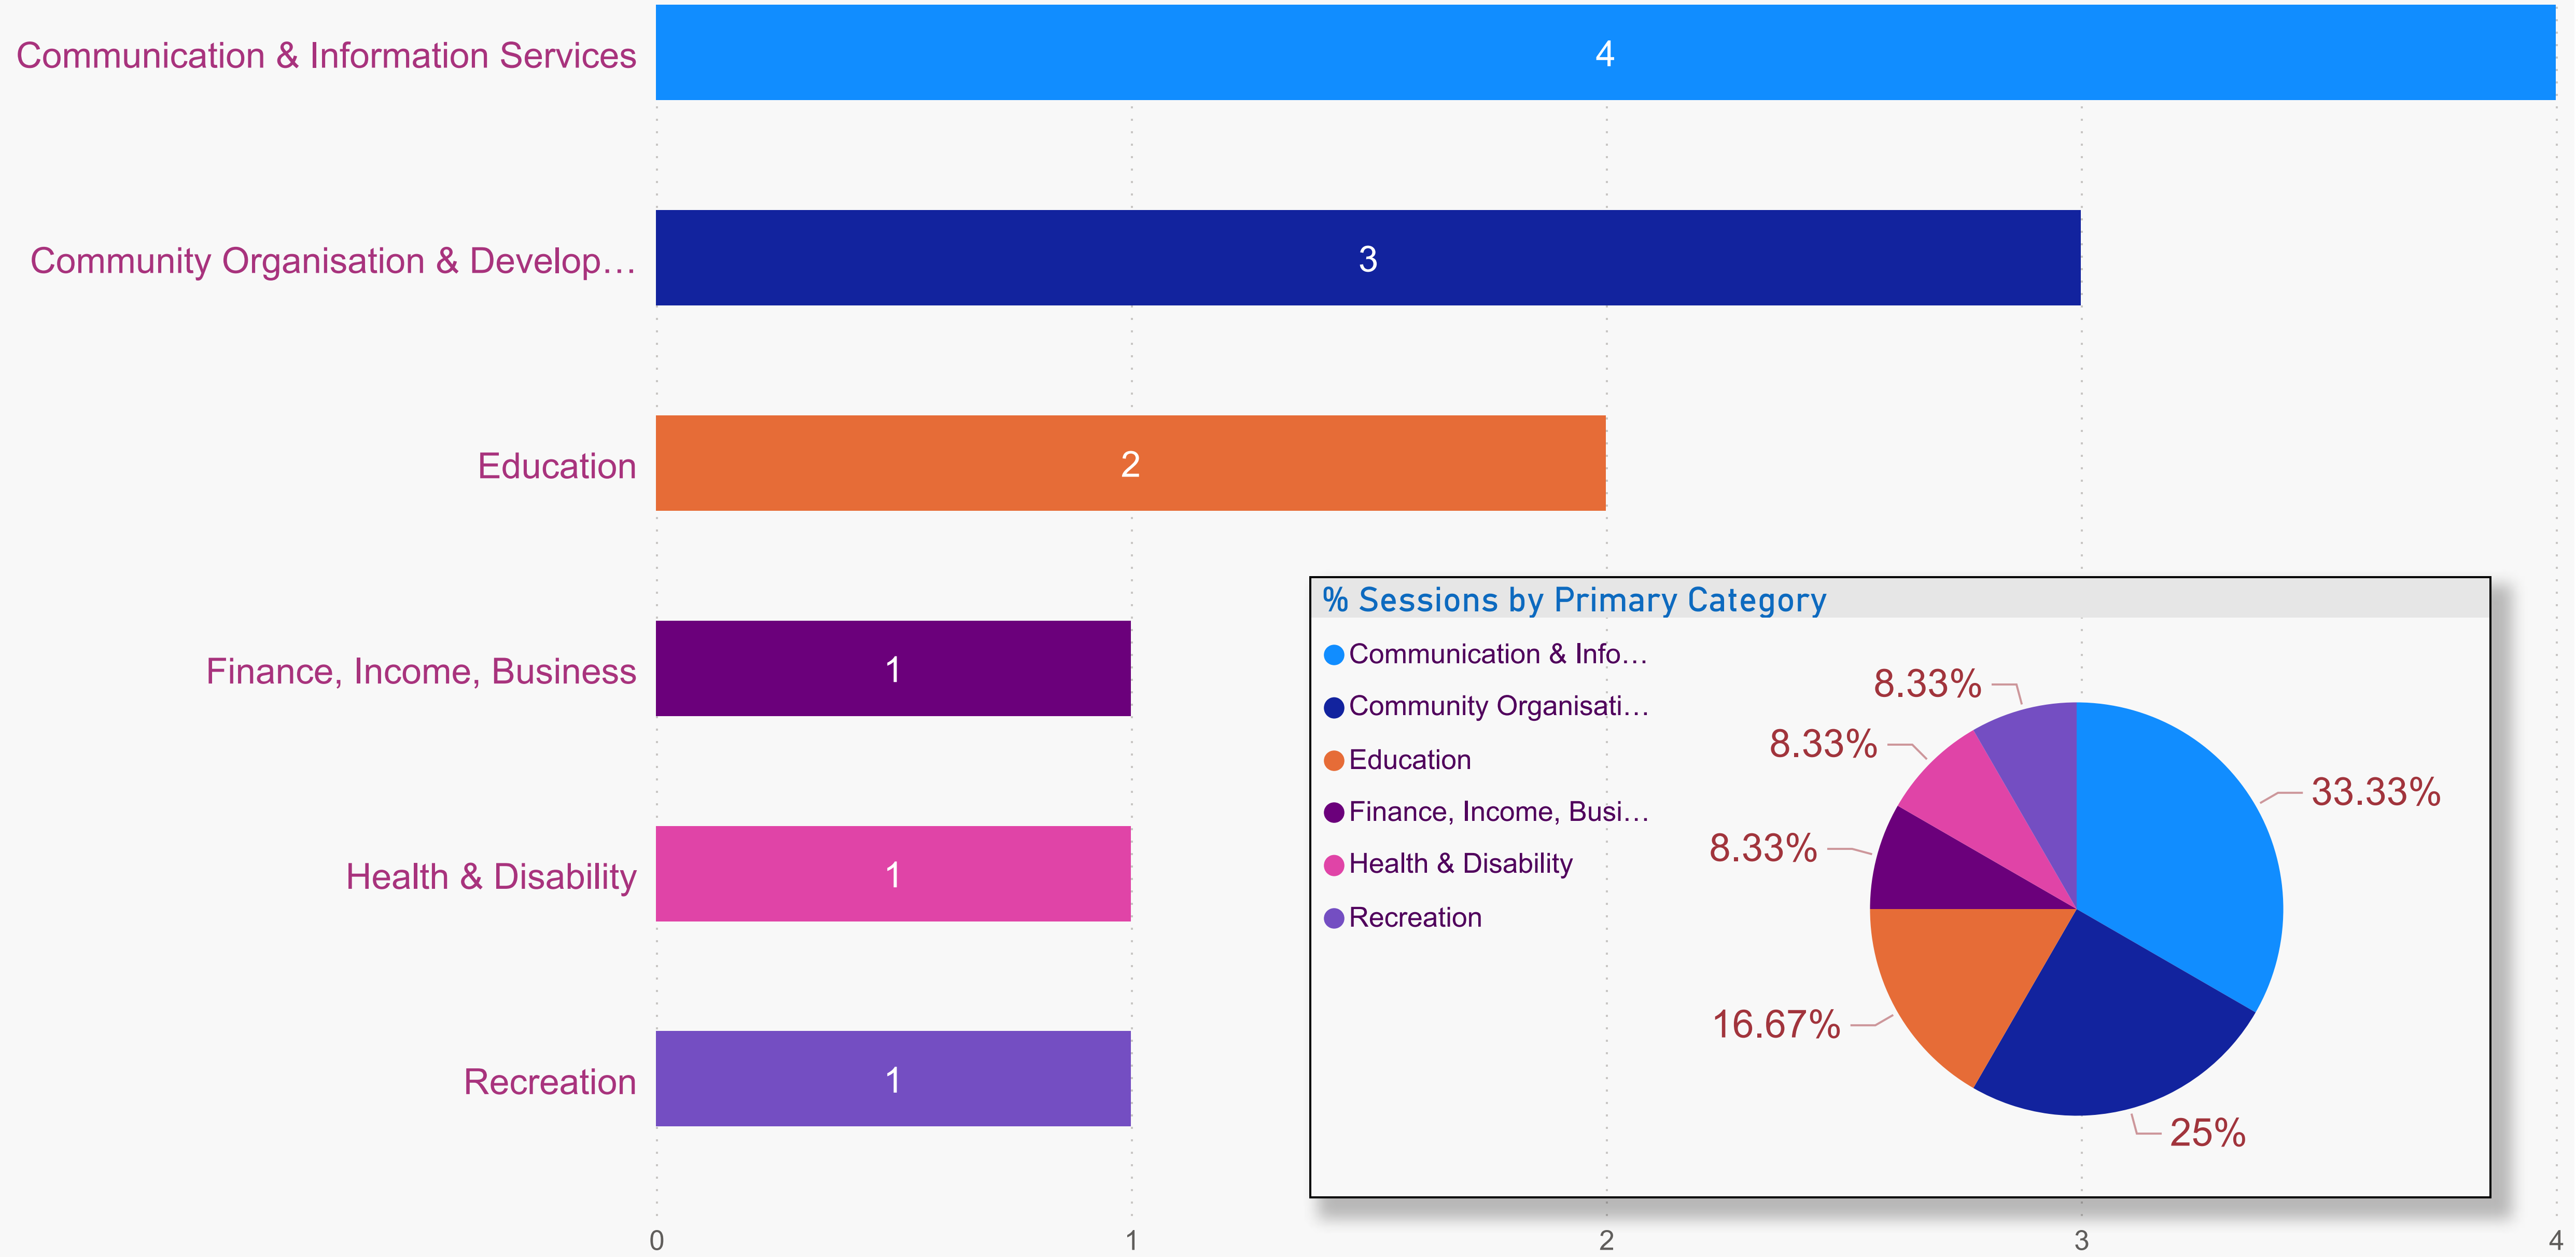

Anangu Pitjantjatjara Yankunytjatjara (APY) Lands - Organisation Count by Primary Category (FY 2019-2020)

Count of Primary Category

APY Lands - Sessions by Organisation (FY 2019-2020)

Woomera Heritage & Visitor Information Centre
 Mintabie Area School
 Woomera Community Library
 Gibber Gabber
 Money Mob Talkabout Limited
 Oodnadatta Post Office
 Andamooka School Community Library
 Skylight Mental Health - APY Lands
 Kingoonya & Areas Progress Association
 Marla Post Office
 Andamooka Primary School

Organisations - % of Total Sessions

- Woomera Heritage & Vis...
- Mintabie Area School
- Woomera Community Li...
- Gibber Gabber
- Money Mob Talkabout Li...
- Oodnadatta Post Office
- Andamooka School Com...
- Skylight Mental Health - ...
- Kingoonya & Areas Prog...
- Marla Post Office
- Andamooka Primary Sch...
- Frontier Services Andam...

Sessions

Primary Category

- ▶ Communication & Information Services
- ▶ Community Organisation & Develop...
- ▶ Education
- ▶ Finance, Income, Business
- ▶ Health & Disability
- ▶ Recreation

Organisation	Sessions
Woomera Heritage & Visitor Information Centre	214
Woomera Community Library	50
Skylight Mental Health - APY Lands	17
Oodnadatta Post Office	22
Money Mob Talkabout Limited	28
Mintabie Area School	66
Marla Post Office	8
Kingoonya & Areas Progress Association	15
Gibber Gabber	33
Frontier Services Andamooka Community Support Service	3
Andamooka School Community Library	20
Andamooka Primary School	5
Total	481