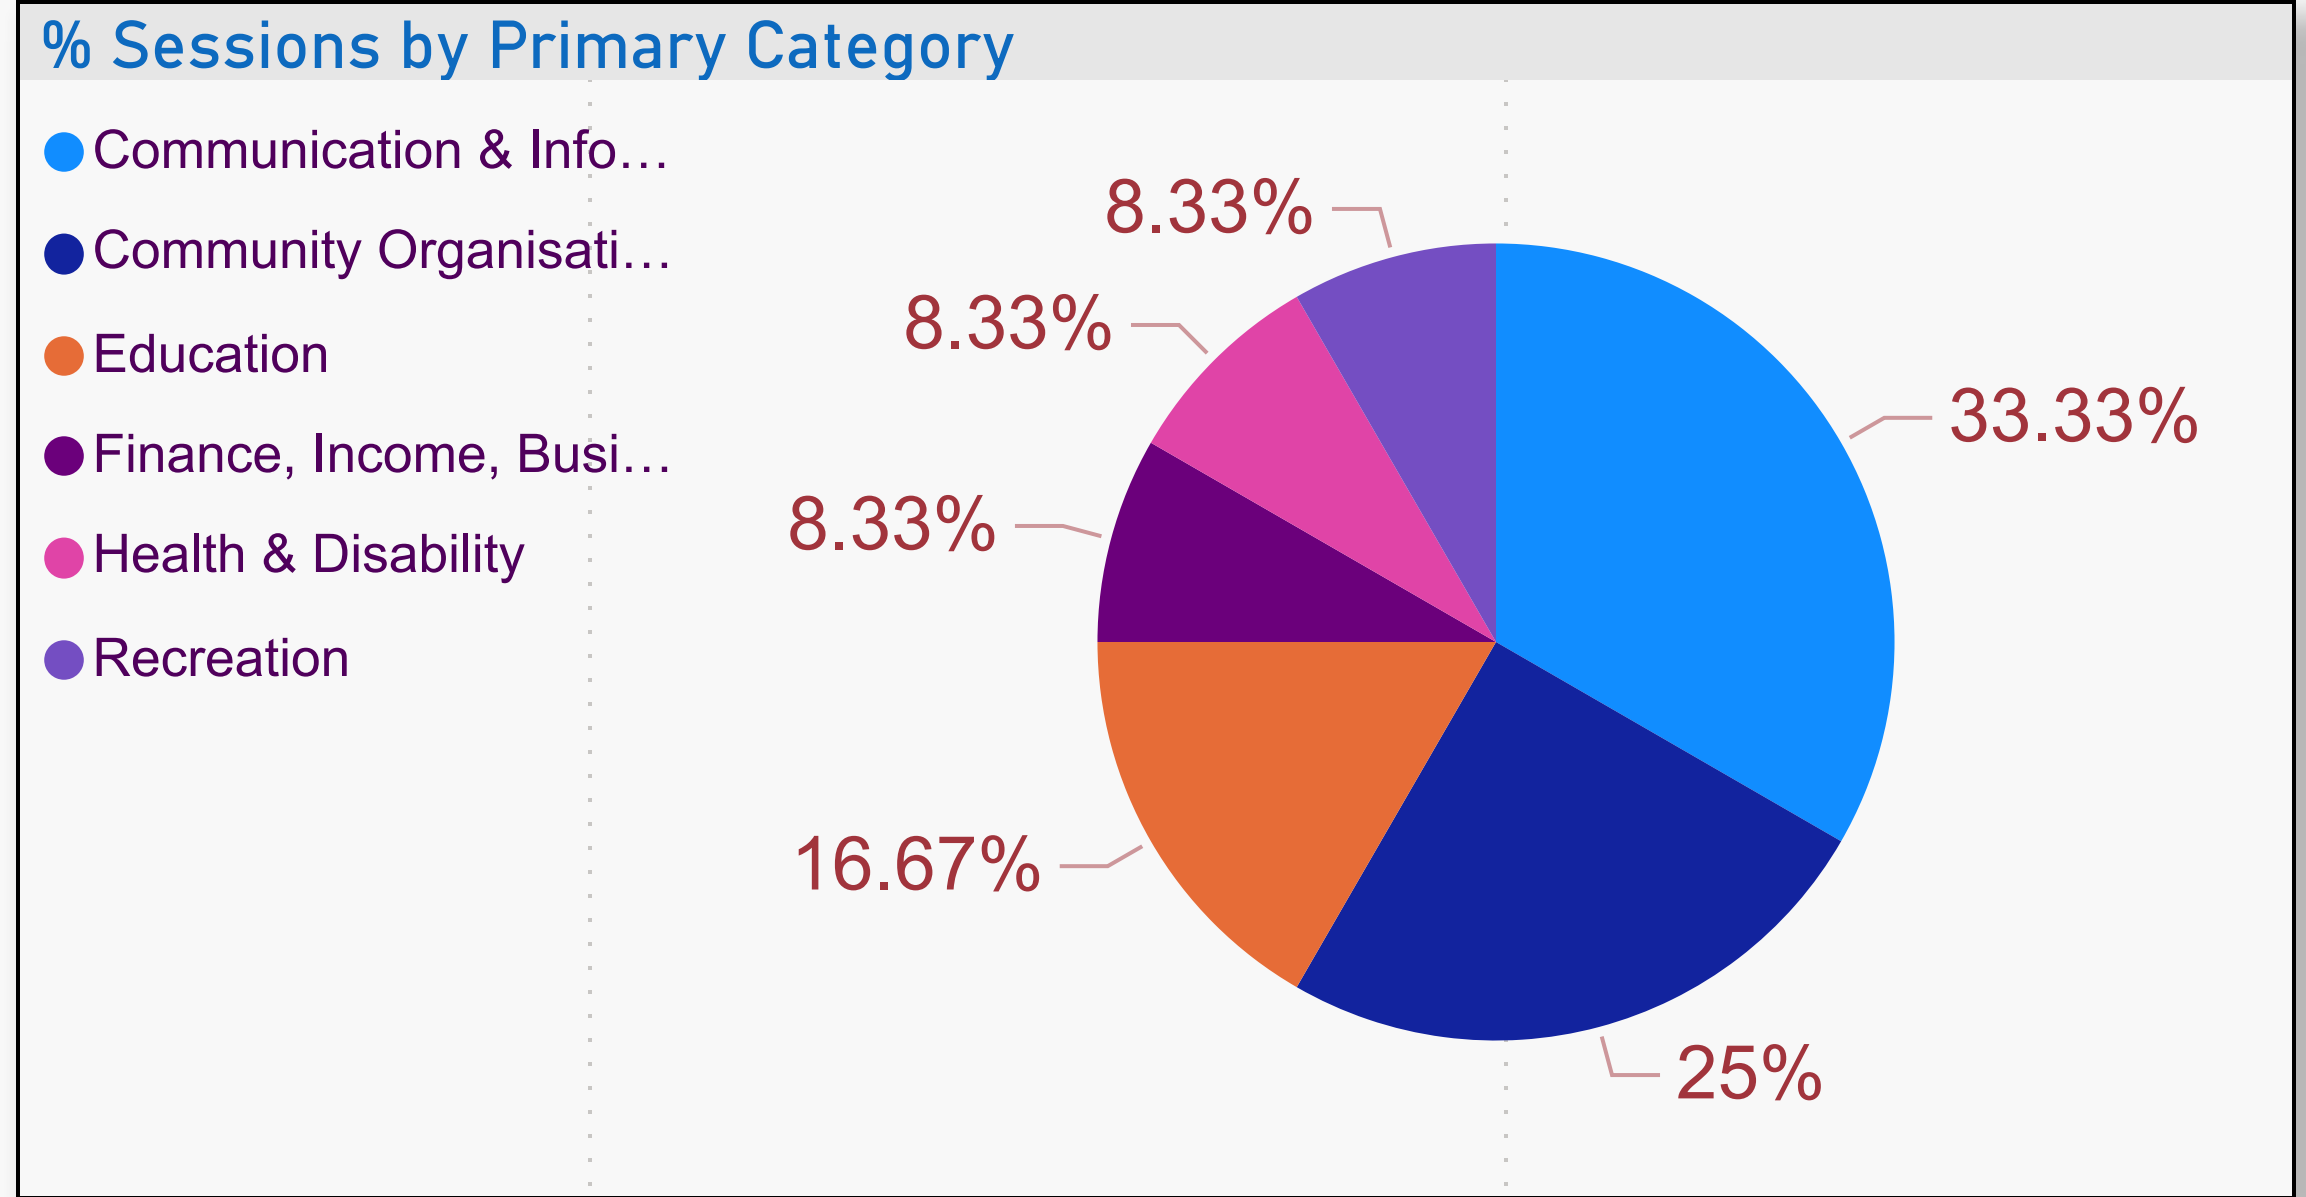

Anangu Pitjantjatjara Yankunytjatjara (APY) Lands - Organisation Count by Primary Category (FY 2019-2020)

Count of Primary Category

APY Lands - Sessions by Organisation (FY 2019-2020)

Woomera Heritage & Visitor Information Centre
 Mintabie Area School
 Woomera Community Library
 Gibber Gabber
 Money Mob Talkabout Limited
 Oodnadatta Post Office
 Andamooka School Community Library
 Skylight Mental Health - APY Lands
 Kingoonya & Areas Progress Association
 Marla Post Office
 Andamooka Primary School