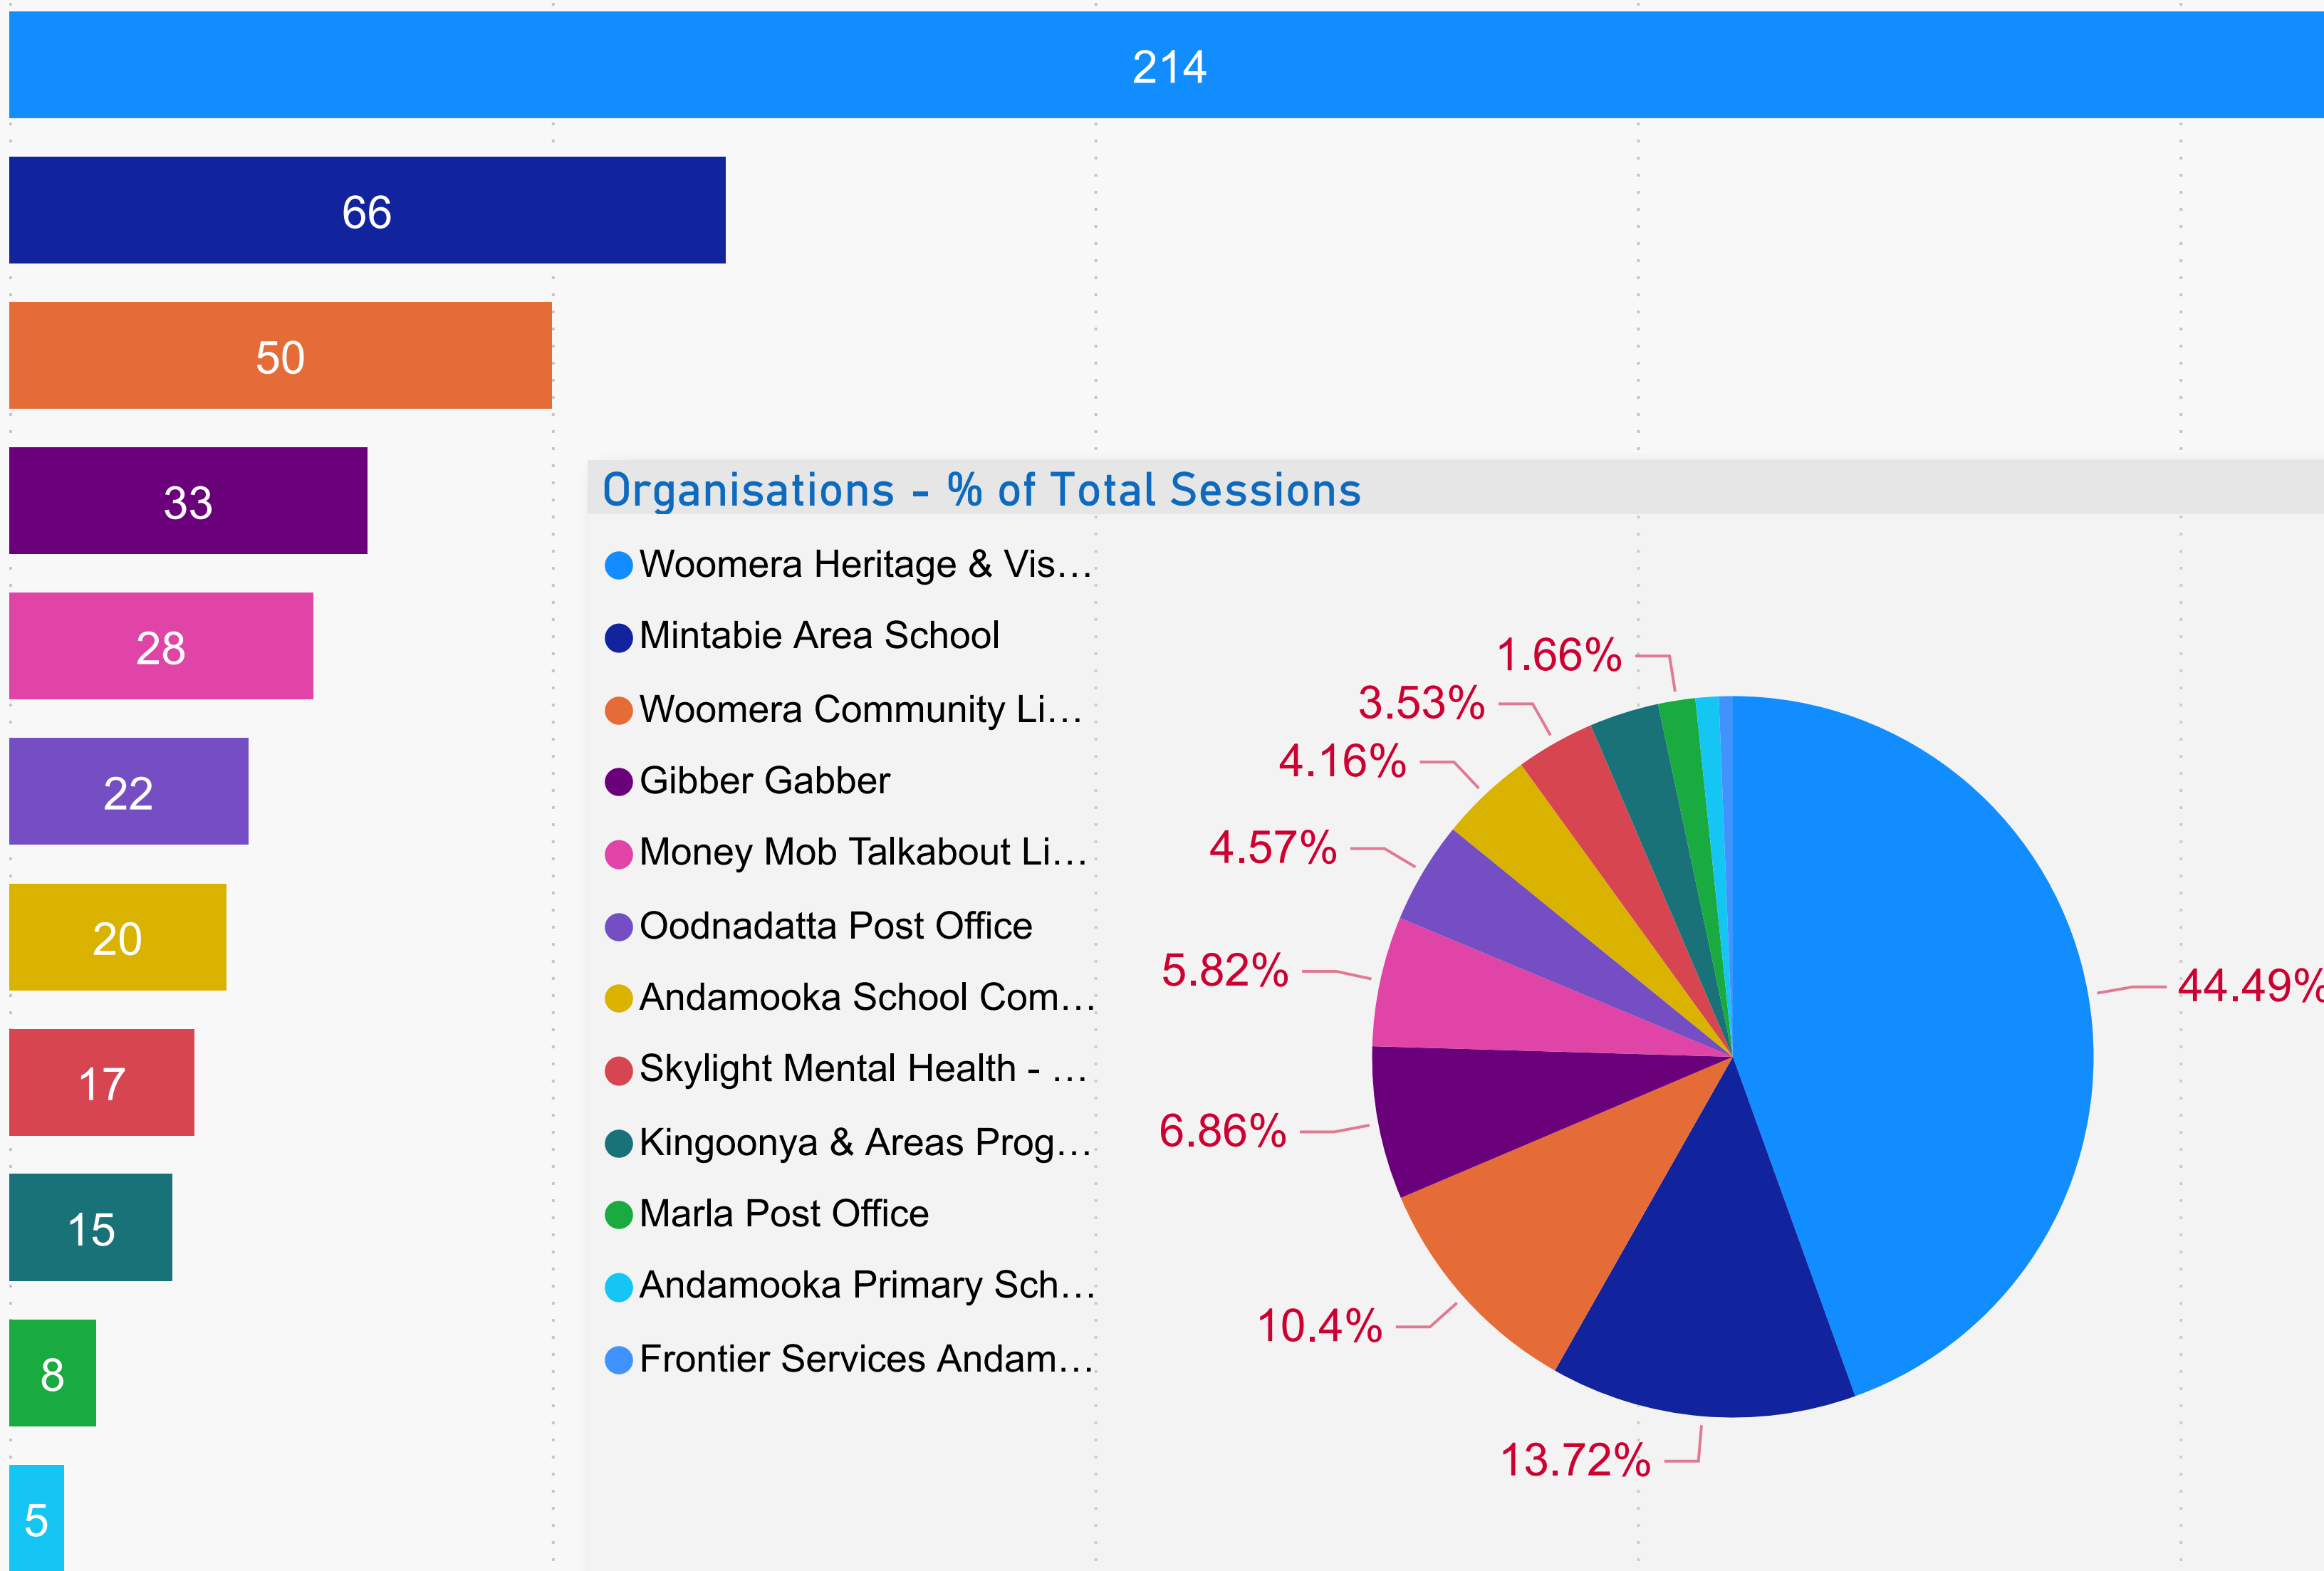

Anangu Pitjantjatjara Yankunytjatjara (APY) Lands - Organisation Count by Primary Category (FY 2019-2020)

Count of Primary Category

APY Lands - Sessions by Organisation (FY 2019-2020)

Woomera Heritage & Visitor Information Centre
 Mintabie Area School
 Woomera Community Library
 Gibber Gabber
 Money Mob Talkabout Limited
 Oodnadatta Post Office
 Andamooka School Community Library
 Skylight Mental Health - APY Lands
 Kingoonya & Areas Progress Association
 Marla Post Office
 Andamooka Primary School

Organisations - % of Total Sessions

- Woomera Heritage & Vis...
- Mintabie Area School
- Woomera Community Li...
- Gibber Gabber
- Money Mob Talkabout Li...
- Oodnadatta Post Office
- Andamooka School Com...
- Skylight Mental Health - ...
- Kingoonya & Areas Prog...
- Marla Post Office
- Andamooka Primary Sch...
- Frontier Services Andam...

Sessions

Primary Category

- ▶ Communication & Information Services
- ▶ Community Organisation & Develop...
- ▶ Education
- ▶ Finance, Income, Business
- ▶ Health & Disability
- ▶ Recreation

Organisation	Sessions
Woomera Heritage & Visitor Information Centre	214
Woomera Community Library	50
Skylight Mental Health - APY Lands	17
Oodnadatta Post Office	22
Money Mob Talkabout Limited	28
Mintabie Area School	66
Marla Post Office	8
Kingoonya & Areas Progress Association	15
Gibber Gabber	33
Frontier Services Andamooka Community Support Service	3
Andamooka School Community Library	20
Andamooka Primary School	5
Total	481